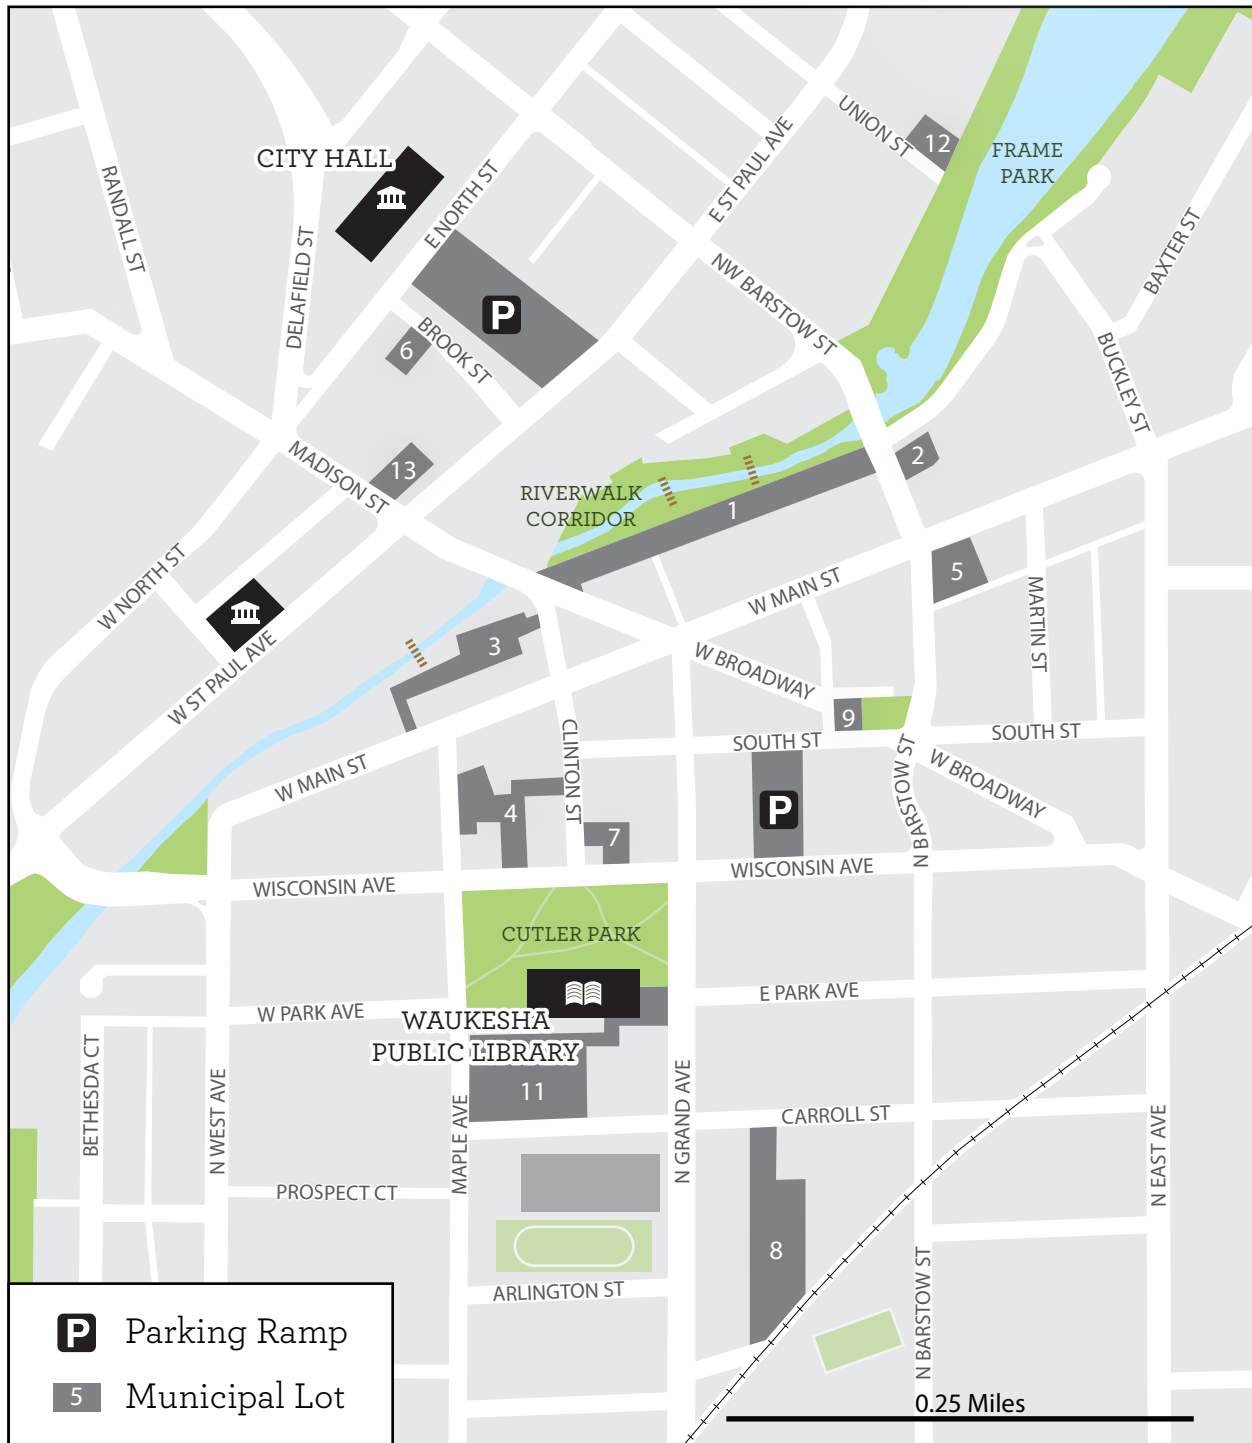

DOWNTOWN WAUKESHA PUBLIC PARKING

PLEASE OBSERVE SIGNS WHEN PARKING FOR SPECIFIC TIMES.

P	Parking Ramp
5	Municipal Lot

- #1 River Lot: 89 Spaces**
- #2 Barstow-Corrina Lot: 11 Spaces*
- #3 Clock Tower Lot: 87 Spaces*
- #4 Clinton Street Lot: 114 Spaces**
- #5 Barstow-Main Lot: 42 Spaces*
- #6 Brook Street Lot: 18 Spaces**
- #7 Wisconsin Avenue Lot: 29 Spaces***
- #8 Carroll-Cutler Lot: 163 Spaces**

- #9 Gaspar Street Lot: 19 Spaces**
- #11 Carroll-Maple Lot: 86 Spaces*
- #12 Union Street Lot: 31 Spaces***
- #13 Madison Street Lot: 26 Spaces*

*Overnight parking available by permit
 **Overnight parking available by permit, restricted to designated spaces
 ***No overnight parking